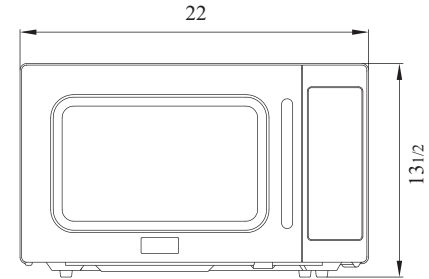

Microwave Oven - Medium Duty

Model : TMW-1100NM

Power Output	1000W	
Power Source	120V, 60Hz	
Power Input	1500W, 14A	
Controller Type	Manual	
Controller Location	Right	
Cavity	29L (1.0cu.ft)	
Number of programs	No	
Number of programmable stages	No	
Exterior Construction	Stainless Steel	
Interior Base	Static borosilicate glass	
Removable Ceiling Cover	No	
Air Filter	No	
Gastronorm Compatible	2/3GN	
Internal lamp	Yes	
Lamp Replaceable by Customer	No	
Weight(Net/Gross)	40Lbs/44Lbs	
External Dimensions (inch)		
Width	21³/₈	
Depth	18¹/₈	
Height	13	
Internal/Cavity Dimensions (inch)		
Width	13³/₄	
Depth	14	
Height	9	
Power Levels	Output	%
Level 5	1000	100%
Level 4	700	70%
Level 3	500	50%
Level 2	300	30%
Level 1	0	0%
Number of Magnetrons	1	

Design and specifications subject to change without notice.
Actual shipping weight may differ due to extra packing materials for product protection.

■ **WARRANTY : 1 Year Parts and Labor Warranty**

PLAN VIEW

FRONT VIEW