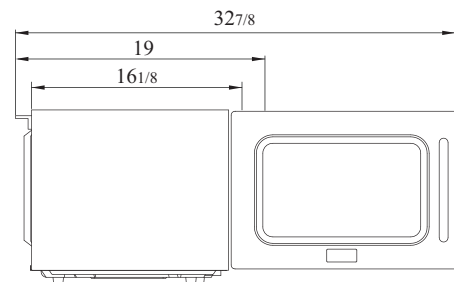

SIDE VIEW

Ver.20180814

■ Turbo Air : 800-627-0032 ■ GK : 800-500-3519
■ Warranty : 800-381-7770 ■ AC : 888-900-1002

REFRIGERATOR MANUFACTURER
Turbo air

GERMAN KNIFE

RADIANCE

REFRIGERATION SYSTEM
Turbo air

TEXAKING