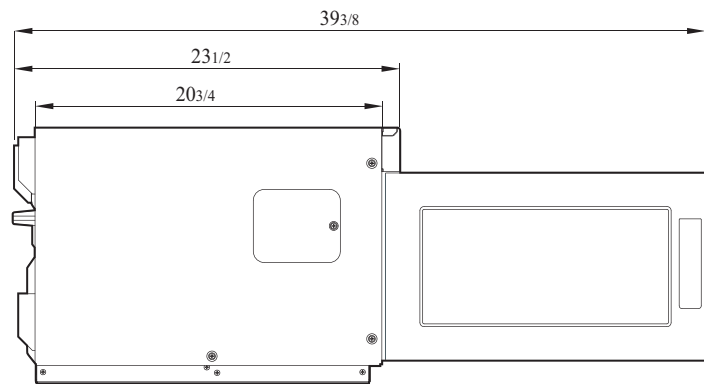

Model	Net Weight (lbs.)	L x D x H (inches)
TMW-1800HD	69	18 1/4 x 23 1/2 x 14 1/2

Microwave Oven - Heavy Duty

Model : TMW-1800HD

DATA		
Cavity Volume		0.9 cu.ft.
Power Output		1,800W
Voltage		208~230/60/1
AMP		15
Plug-In		Ⓢ NEMA 6-20P
Dimensions (L x D x H) (inch)	Cavity	14 ⁵ / ₈ x 14 ⁵ / ₈ x 7 ⁷ / ₈
	Unit	18 ¹ / ₄ x 23 ¹ / ₂ x 14 ¹ / ₂
Net Weight (lbs.)		69
Gross Weight (lbs.)		75

PLAN VIEW

(unit : inch)

FRONT VIEW

SIDE VIEW

- Turbo Air : 800-627-0032
- GK : 800-500-3519
- Warranty : 800-381-7770
- AC : 888-900-1002