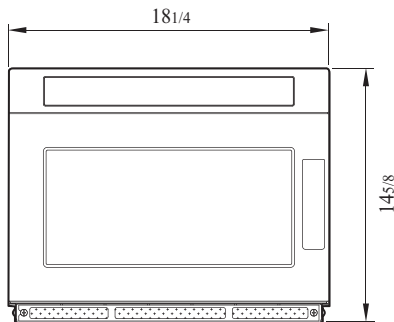

Microwave Oven - Heavy Duty

Model : TMW-1800HD

DATA		
Cavity Volume		0.9 cu.ft.
Power Output		1,800W
Voltage		208~230/60/1
AMP		15
Plug-In		Ⓢ NEMA 6-20P
Dimensions (L x D x H) (inch)	Cavity	14⁵/₈ x 14⁵/₈ x 7⁷/₈
	Unit	18¹/₄ x 23¹/₂ x 14¹/₂
Net Weight (lbs.)		69
Gross Weight (lbs.)		75

Design and specifications subject to change without notice.
Actual shipping weight may differ due to extra packing materials for product protection.

■ **WARRANTY : 3 Year Parts and Labor Warranty**

Ver.201601

PLAN VIEW

(unit : inch)

FRONT VIEW